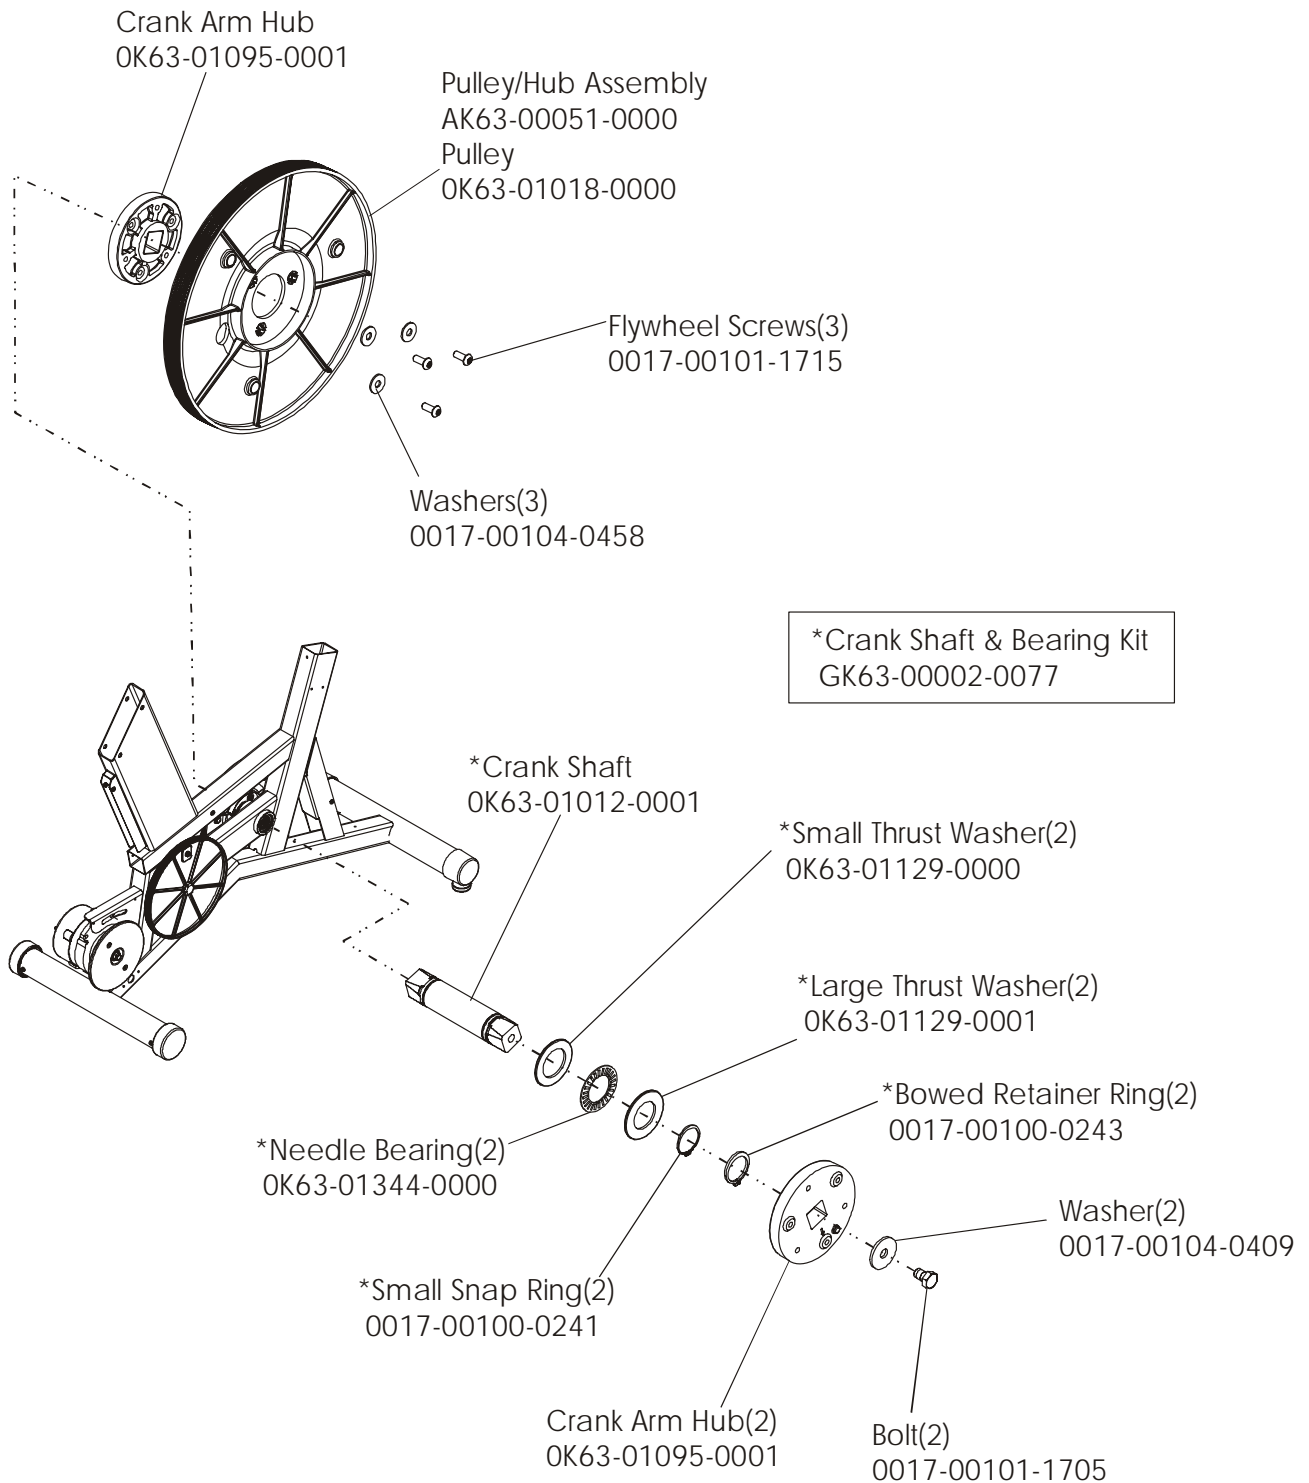

**NOTE: ADDING THE BOLT ON LCD SCREEN TO THE
 95CW-0XXX-02 MAKES THE UNIT A 95CER-0XXX-02**

	Page
CONSOLE AND RELATED COMPONENTS.....	4
CONSOLE MOUNTING SCREWS AND POLAR COVERS.....	5
ALTERNATOR W/PULLEY	6
CRANKSHAFT AND BEARING ASSEMBLY.....	7
INTERMEDIATE SHAFT AND BEARING ASSEMBLY.....	8
SEAT LATCH ASSEMBLY.....	9
SEAT POST ASSEMBLY	10
SEAT POST SHROUDS.....	11
IDLER BRACKET ASSEMBLY.....	12
CONSOLE SUPPORT ASSEMBLY.....	13
LEFT SIDE SHROUD AND CRANKARM.....	14
RIGHT SIDE SHROUD AND CRANKARM.....	15
PCB MOUNTING BRACKET ASSEMBLY.....	16
FRONT WHEELS.....	17
RESISTOR ASSEMBLY.....	18
HANDLEBAR ASSEMBLY.....	19
BELTS.....	20
CABLES.....	21

ARCTIC SILVER 95CW
Console and Related Components

95CW-0XXX-02
S/N CCR100000 and UP

Console Assembly	Bezel/Switch W/Overlay Assy.
AK63-00160-0001 Eng Met	AK63-00165-0001 Eng Met
AK63-00160-0003 Ger Met	AK63-00165-0003 Ger Met
AK63-00160-0004 Spn Met	AK63-00165-0004 Spn Met
AK63-00160-0006 Jap Met	AK63-00165-0006 Jap Met
AK63-00160-0007 Frn Met	AK63-00165-0007 Frn Met
AK63-00160-0008 Itl Met	AK63-00165-0008 Itl Met
AK63-00160-0009 Dut Met	AK63-00165-0009 Dut Met
AK63-00160-0010 Por Met	AK63-00165-0010 Por Met

ARCTIC SILVER 95CW
Console Mtg. Screws & Polar Covers

95CW-0XXX-02
S/N CCR100000 and UP

ARCTIC SILVER 95CW
Alternator w/Pulley-AK63-00093-0000

95CW-0XXX-02
S/N CCR100000 and UP

ARCTIC SILVER 95CW
Crankshaft and Bearing Assembly

95CW-0XXX-02
S/N CCR100000 and UP

ARCTIC SILVER 95CW
Intermediate Shaft & Bearing Assembly

95CW-0XXX-02
S/N CCR100000 and UP

ARCTIC SILVER 95CW

Seat Latch Assembly - AK63-00043-0001

95CW-0XXX-02

S/N CCR100000 and UP